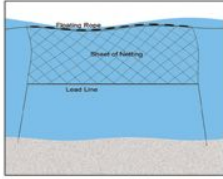

GILL NET

Gillnetting is a common fishing method used by commercial and artisanal fishermen of all the oceans and in some freshwater and estuary areas.

Gill nets are vertical panels of netting normally set in a straight line. Fish may be caught by gill nets in 3 ways : (1) wedged – held by the mesh around the body (2) gilled – held by mesh slipping behind the opercula, or (3) tangled – held by teeth, spines, maxillaries, or other protrusions without the body penetrating the mesh. Most often fish are gilled. A fish swims into a net and passes only part way through the mesh. When it struggles to free itself, the twine slips behind the gill cover and prevents escape

Floating Gill Nets

- Floating in the surface
- For the fishes living in the surface of water.