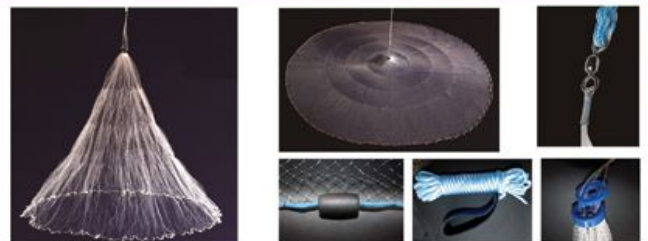

AMERICAN STYLE CAST NET(DRAWSTRING)