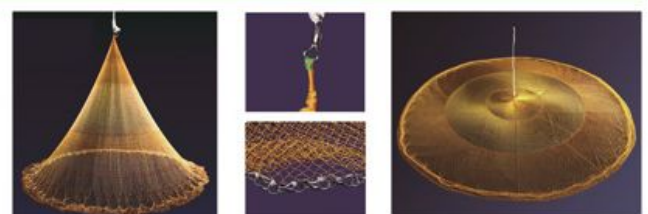

### SPECIFICATION OF CASTING NET

<p><b>Twine size</b></p>  <p>MonoFilament</p>  <p>Multifilament</p>	<p>Twine :nylon multifilament or monofilament.                  The common size of monofilament is 0.20mm,0.25mm,0.28mm and 0.30mm.                  The common size of multifilament is 210D/3,210D/6,210D/9.</p>
<p><b>Mesh size</b></p> 	<p>Mesh size:the casting net hole.Generally fishman call half mesh as square mesh and call full mesh as stretch mesh.                  The common mesh size is 3/16"sq(3/8"str), 1/4"sq(1/2"str), 3/8"sq(3/4"str), 1/2"sq(1"str), 1"sq(2"str)</p>
<p><b>Radius</b></p> 	<p>Radius:means how long is the casting net.It is also called length or depth.                  The common radius is 3ft,4ft,5ft,6ft,7ft,8ft,9ft,10ft,11ft,12ft,15ft.</p>
<p><b>Sinker</b></p>	     <p>Hot Galvanized Iron    Plastic Coated Iron    Lead Olive    Lead Bob    Lead Chain</p>
<p><b>Packing</b></p>	     <p>Hand Bag    Hand Box    Round Box    Round Bucket    Square Bucket</p>

### STRUCTURE OF CAST NET

THE BULLSEYE CAST NET

THE PIE PANEL CAST NET

## AMERICAN SYTLE CAST NET(DRAWSTRING)

Drawstring Cast Nets is also called American Style Cast Net.

Most useful when you need to close the net mid-water, e.g. targeting suspended bait, from piers/jetties or over snaggy ground in deeper water.