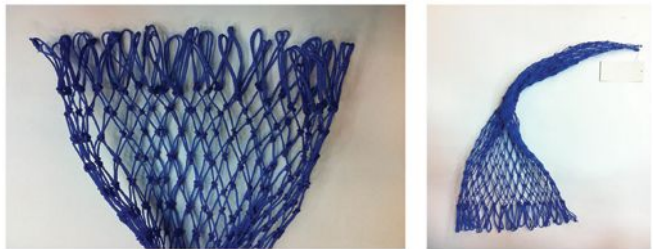

FISHING NETS

ROPE AND TWINE

FLOATS AND SINKERS

LEAD SINKERS

- our sinkers are use for fishing and fishing net weights.
- we can make it in different size.
- we can make it in different shape.

LANDING NET

LONG TRAP CAGE(GREAT WALL CAGE)

Trap net-Great wall cage	
Size of frame	18cm*32cm*10m;22cm*35cm*10m;27cm*40cm*16m; 27cm*40cm*26m;60cm*80cm*35m.
net	Knot or knotless PE380D/3;PE380D/4;PE380D/6

AGRICULTURAL NETS

AQUACULTURE NETS