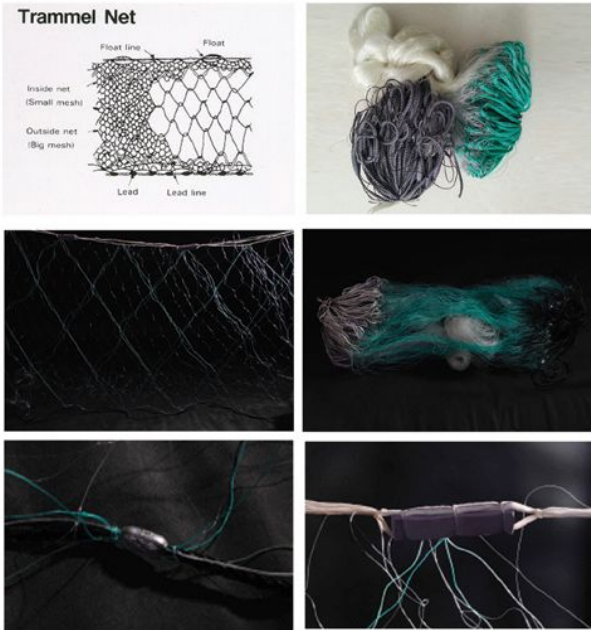

GILL NET - TRAMMEL NET