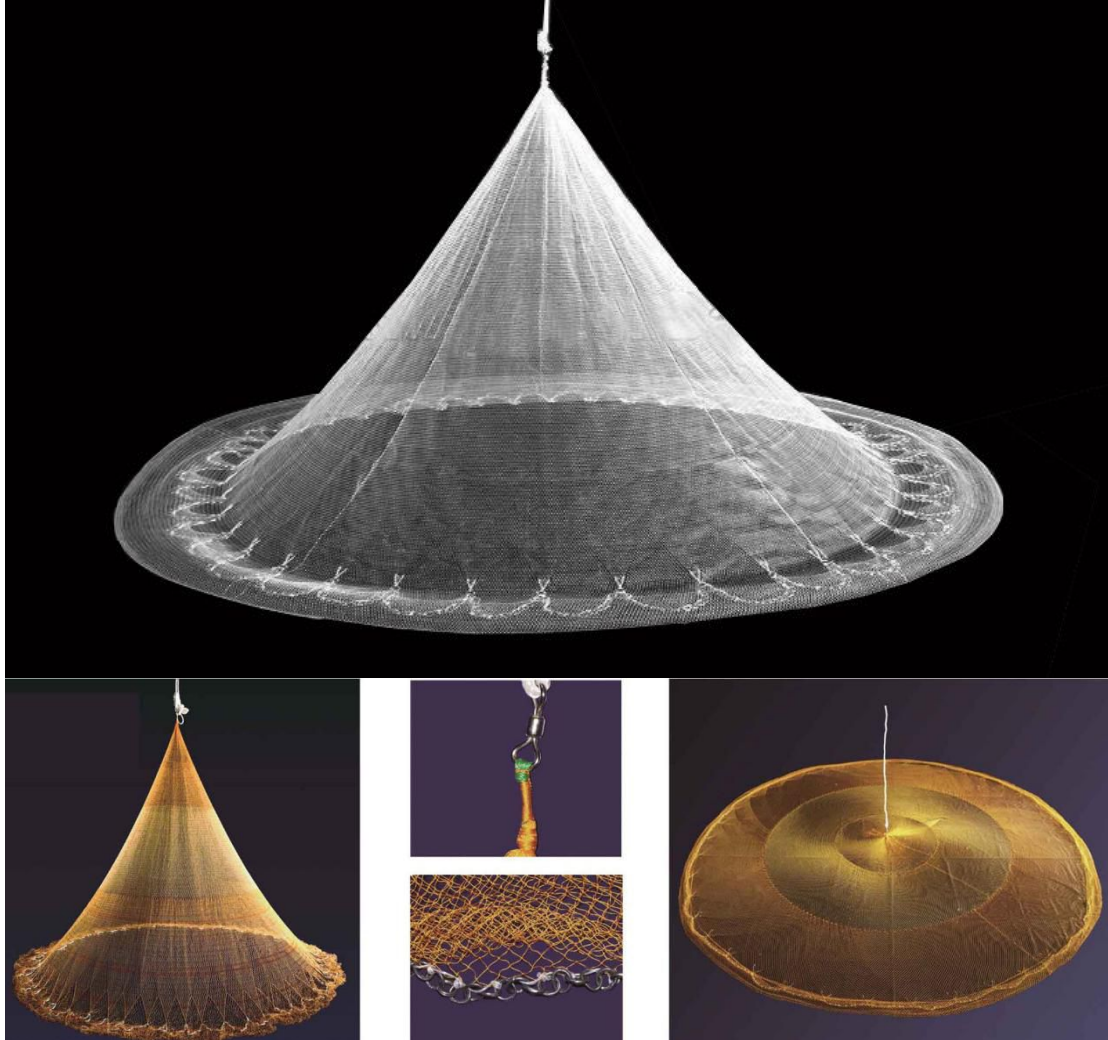

## ▲ RAINBOW SERIES

Bright and colorful like rainbow, not only beautiful, heavier and stronger, easy to learn.

- ▲ Imported fishing twine, double tension, 6 pieces pie panel construction.
- ▲ 1 lb of weight per radius foot.
- ▲ Lead Sinkers.
- ▲ With latest patented frisbee, beginners can use bigger net.
- ▲ By 24  $\phi$ 1mm twine and tied three knots, sinker line can be fastened well with net.
- ▲ 16 ply high-strength PE rope, hollow and floatable, easy to draw the net.
- ▲ Professional rope band, protect wrist by such special design.
- ▲ Instruction book is available in every box.
- ▲ Copper columnar swivel, special for deep ocean.
- ▲ Double lead rope design.

ITEM	RADIUS	MESH SIZE	MATERIAL	
RM133807	7FT	3/8"SQ	MONO	
RM133808	8FT	3/8"SQ	MONO	
RM133809	9FT	3/8"SQ	MONO	
RM133810	10FT	3/8"SQ	MONO	

**Note:**

△Weight could be plastic coated iron or zinc iron sinkers instead of lead sinkers.

## BOTTOM POCKETS CAST NET

Bottom pockets cast net is a kind of traditional commercial cast net in Asian countries including China, Malaysia, Japan. So it is also called Asian style cast net or Japanese style cast net. It is also popular in the Middle EAST, Turkey, Australia.