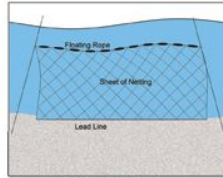

Bottom Gill Nets