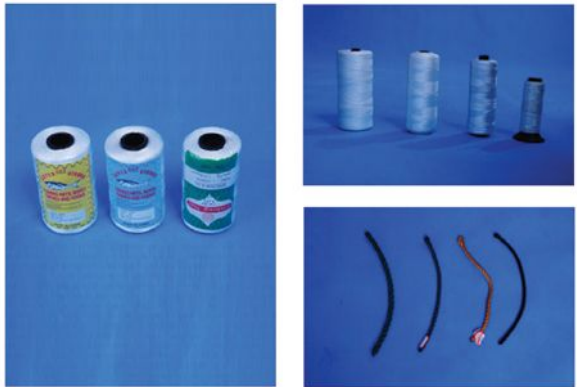

THREE ENT RANCE CRAB CAGE

Trap net-Square cage	
size	38cm*20cm;45cm*20cm
net	PE380D/9;PE380D/21

FISHING NETS

ROPE AND TWINE

FLOATS AND SINKERS

**LEAD SINKERS**

- our sinkers are use for fishing and fishing net weights.
- we can make it in different size.
- we can make it in different shape.